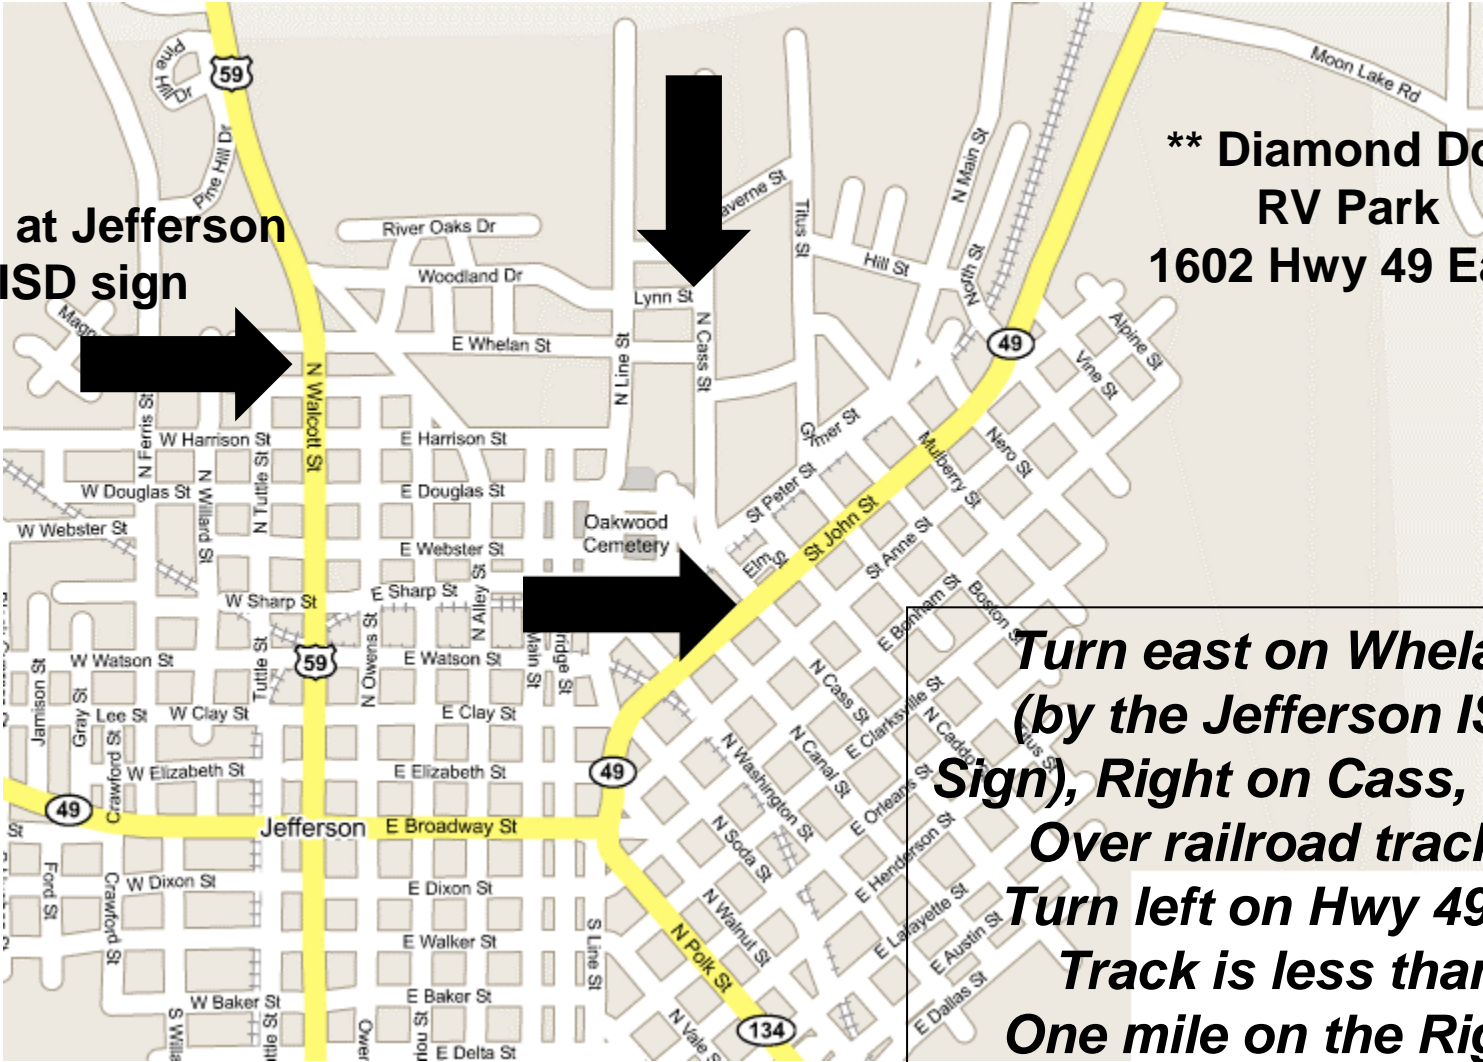

High Clearance Alternate Route

Turn at Jefferson
ISD sign

**** Diamond Don
RV Park
1602 Hwy 49 East**

**Turn east on Whelan
(by the Jefferson ISD
Sign), Right on Cass, cross
Over railroad track,
Turn left on Hwy 49 E.
Track is less than
One mile on the Right**