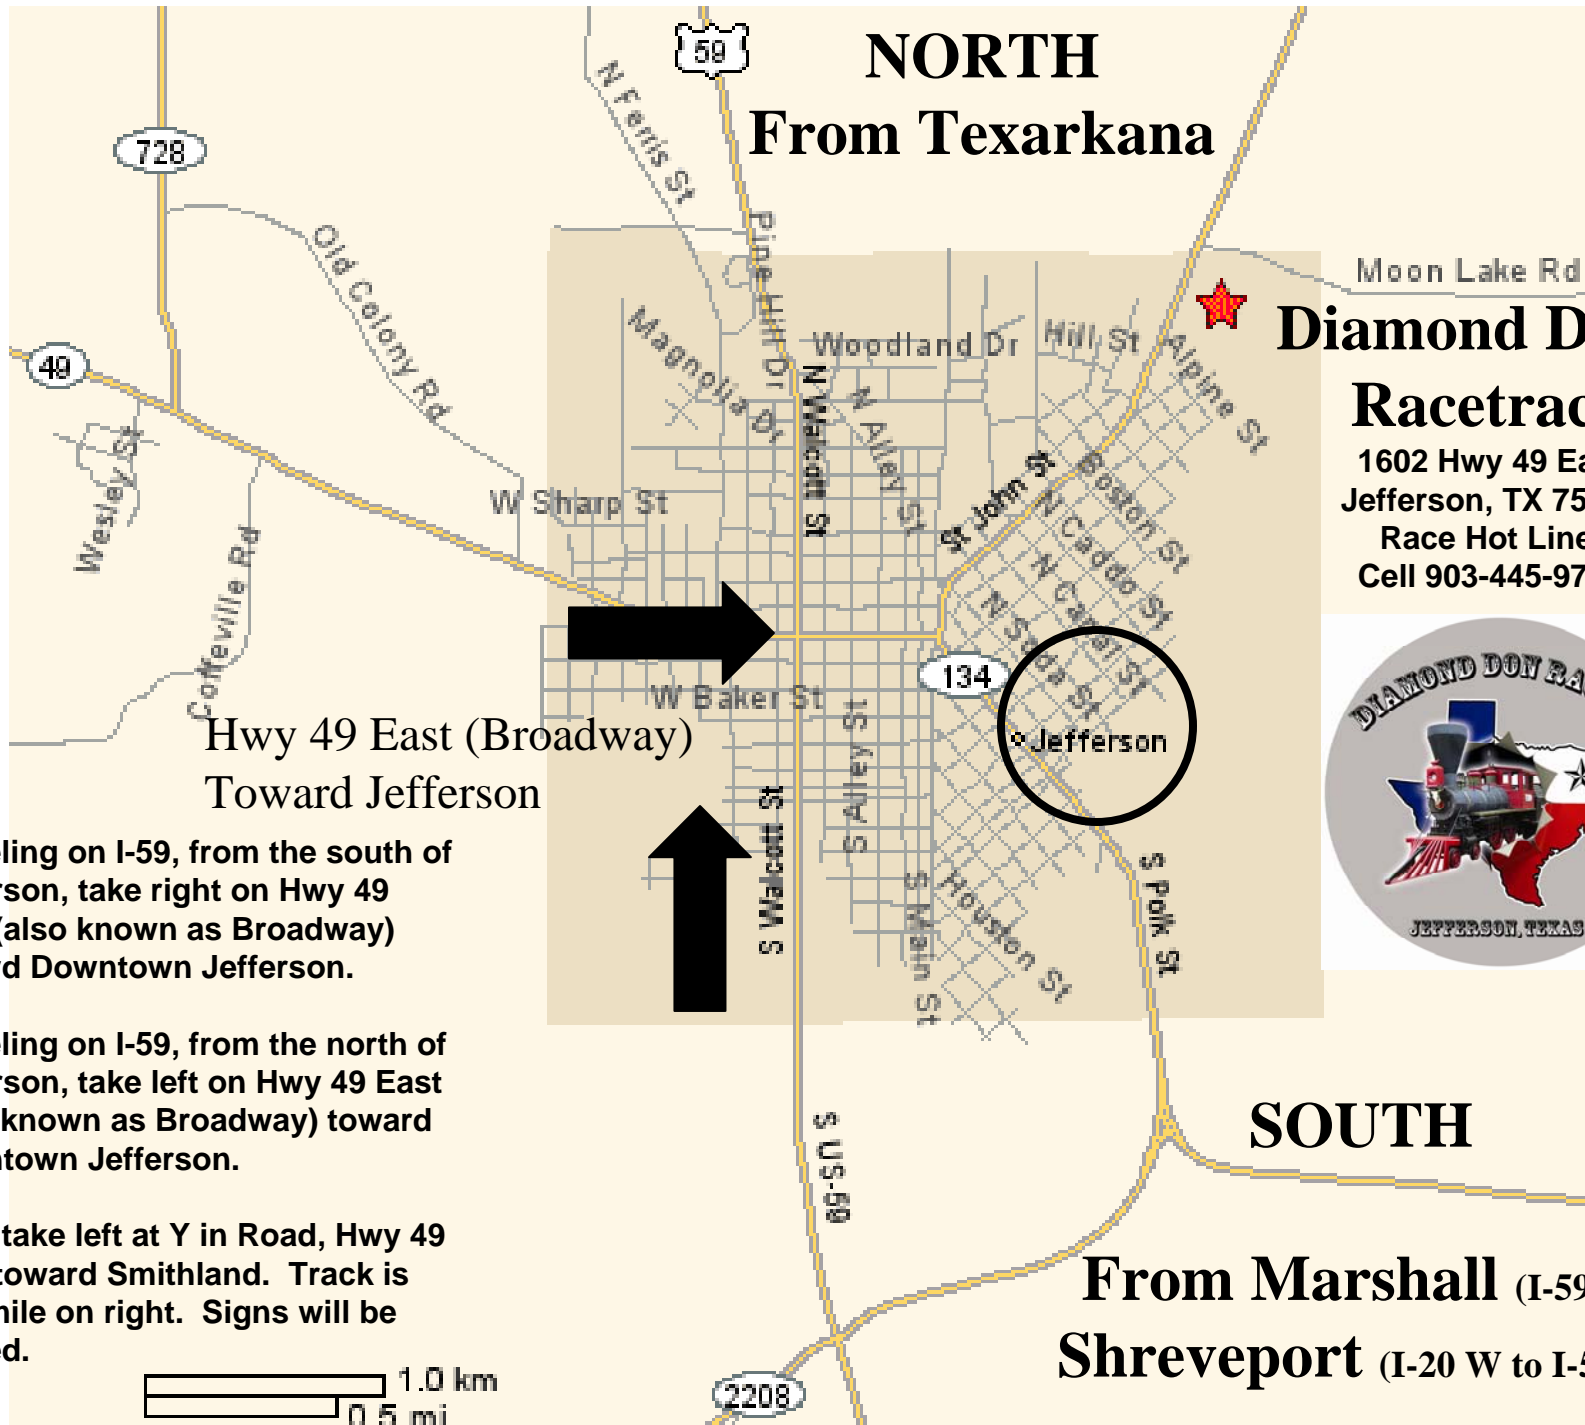

# NORTH From Texarkana

## Diamond Don's Racetrack

1602 Hwy 49 East  
Jefferson, TX 75657  
Race Hot Line  
Cell 903-445-9796

Hwy 49 East (Broadway)  
Toward Jefferson

Traveling on I-59, from the south of Jefferson, take right on Hwy 49 East (also known as Broadway) toward Downtown Jefferson.

Traveling on I-59, from the north of Jefferson, take left on Hwy 49 East (also known as Broadway) toward Downtown Jefferson.

Then take left at Y in Road, Hwy 49 East toward Smithland. Track is one mile on right. Signs will be posted.

# SOUTH

From Marshall (I-59 N)  
Shreveport (I-20 W to I-59 N)